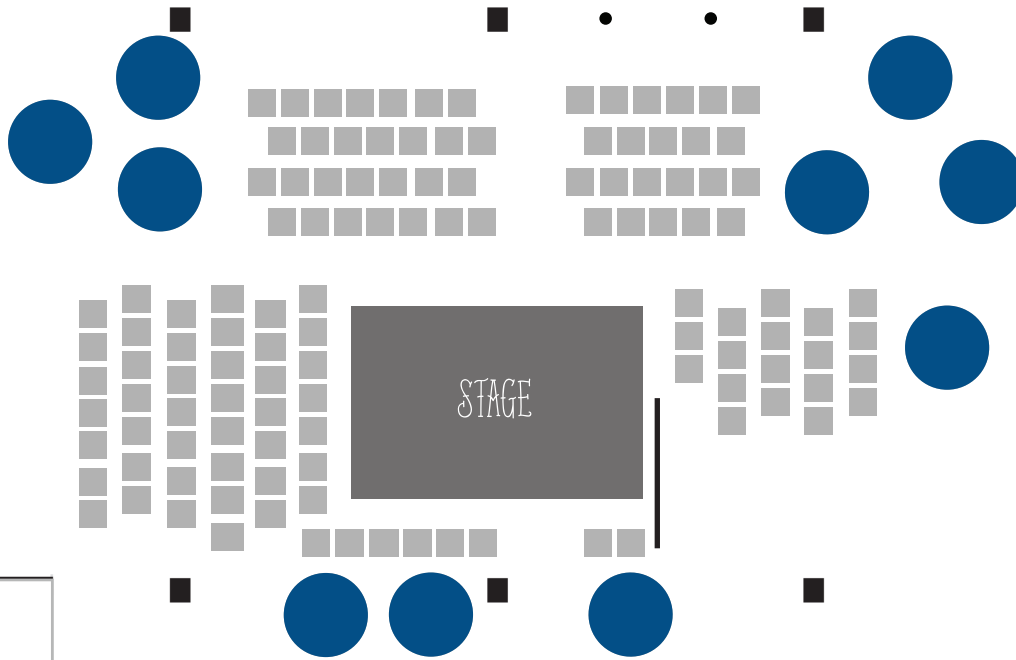

FOOD
DRINK
ETC

CARN-EVIL
AREA

TICKET
CHECK-IN

KITCHEN

BATHROOMS

KEY: ■ VIP
■ GENERAL ADMISSION

*** THOSE SITTING CLOSE TO THE STAGE, BEWARE!
THE CLOSER YOU ARE TO THE STAGE, THE MORE LIKELY YOU ARE TO HAVE BLOOD, GUTS,
BODILY FLUIDS, ENTRAILS, GOO, AND WHO KNOWS WHAT ELSE THROWN ON YOU, FALL ON YOUR,
OR SPLASHED ON YOU. DON'T SAY YOU WEREN'T WARNED!**